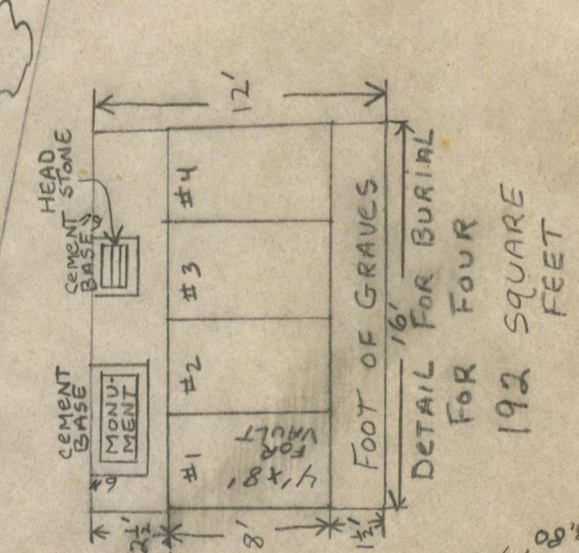

PINE GROVE CEMETERY
MIDDLEFIELD MASS.

THIS MAP IS A TRACING - 1958
A.M. STERNAGLE
RETRACED - LARRY PEASE
APRIL 26 1992

- LEGEND:**
- IP - MONUMENT
 - IP - IRON PIPE OR CORNER
 - - PLOT SOLD
 - - GRAVE USED FOR BURIAL
 - - VAULT USED FOR BURIAL
 - - CREMATION BOX USED FOR BURIAL
 - - SMALLER BOX USED FOR INFANT OR CHILD BURIAL

FREE BURIAL
GROUNDS

PINE GROVE
CEMETERY
MIDDLEFIELD MASS.
THIS MAP IS A TRACING
A.M. STERNAGLE 1958
RETRACED APRIL 26
LARRY PEASE

NORTH
SCALE 1"=15'

BOUNDARIES OF ENTIRE LOT
AREA LESS THAN 4 ACRES

SCALE 1"=80'

RETRACED BY: 4/26/92
LARRY PEASE
APPROVED BY:
SCALE: 1"=15'
DATE: 4-26-92